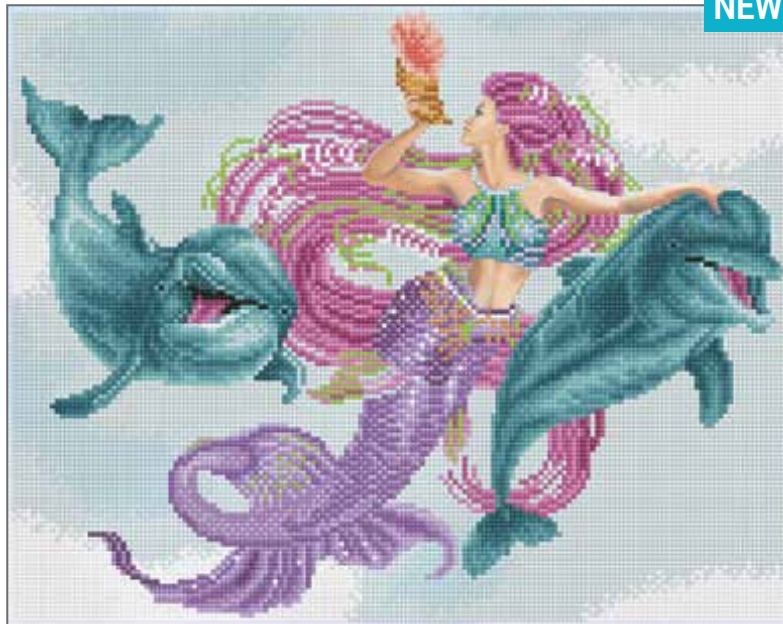

#49385 - RAINY DAY
Design Size: 37x57cm
Fabric Size: 45x65cm

NEW

#51149 MERMAID AND FRIENDS
Design Size: 47x37cm
Fabric Size: 55x45cm

4897073248219