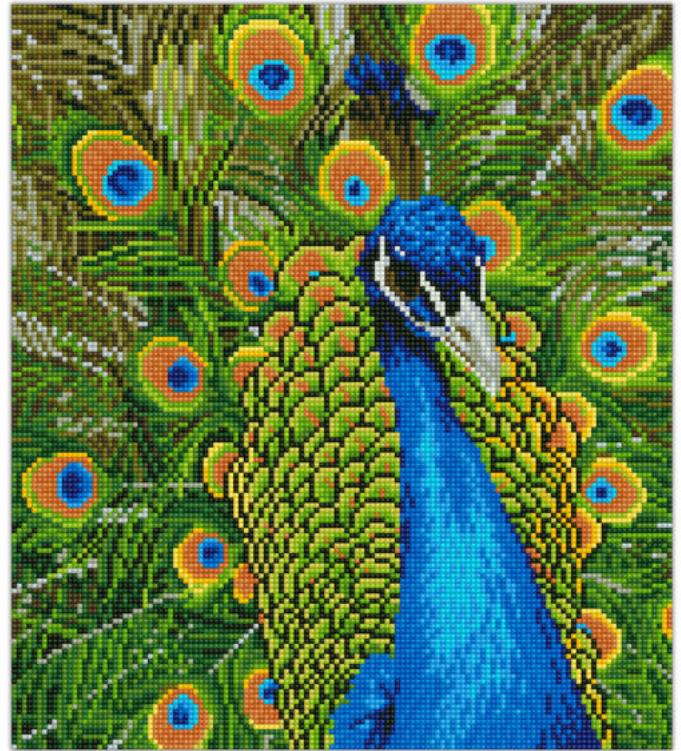

Powered by DIAMOND DOTZ®

DIAMONDART  
BY LEISURE ARTS

ADVANCED  
LEVEL DESIGNS

**#49389 - SUCCULENTS**

Design Size: 37x42cm  
Fabric Size: 45x50cm

4897073249629

**#49940 - PEACOCK**

Design Size: 37x42cm  
Fabric Size: 45x50cm